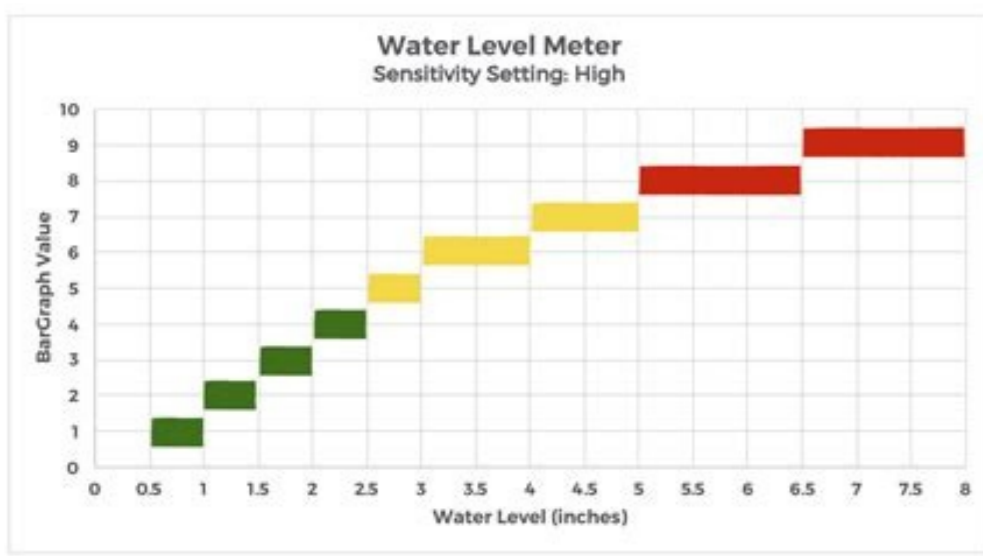

Write a MATLAB script M-file named `WaterReport.m` that uses the water usage data from `WaterUsage.xlsx` and prints the following information to the screen

- Table of kgal usage and charge for each season
- Average kgal usage & charge for each season

Also produce a bar graph for the water consumption with respect to the months (Mar2015-Feb2016).

To calculate the charge for a month you need to know the average winter consumption (AWC) of customer 3. This will be done by calling the function `AWC` with the data for cycle 2014-2015 as input, from script file `WaterReport`. Using this AWC value, the charges for Mar2015-Feb2016 will be calculated by calling function `WaterCharge` using data for 2015-2016 cycle as input.

The output to the screen should exactly look like:

```
Summer billing:
Month Usage Bill
=====
March 26.00 $174.16
April 57.00 $396.94
May 85.00 $593.64
June 71.00 $496.48
July 69.00 $482.60
August 55.00 $382.53
```

```
Average summer bill = $421.06
Average summer consumption = 60.50 kgal
```

```
Winter billing:
Month Usage Bill
=====
September 48.00 $315.76
October 35.00 $231.91
November 22.00 $155.56
December 25.00 $169.51
January 17.00 $132.31
February 21.00 $150.91
```

```
Average winter bill = $192.66
Average winter consumption = 28.00 kgal
```